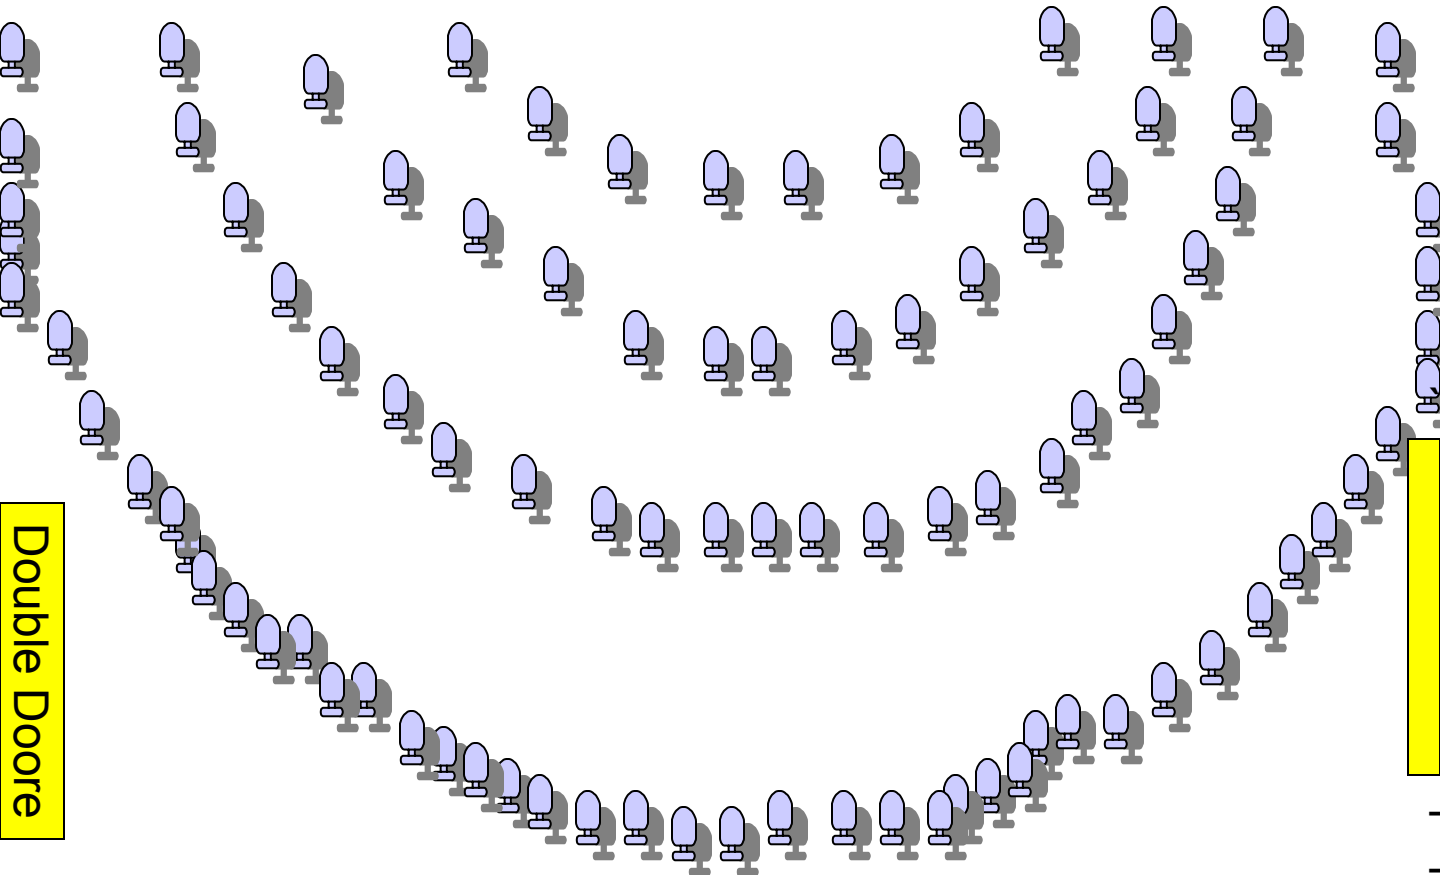

DAVIDSON ROOM-SET UP #13 92 chairs for Orchestra

Double Door

Double Door